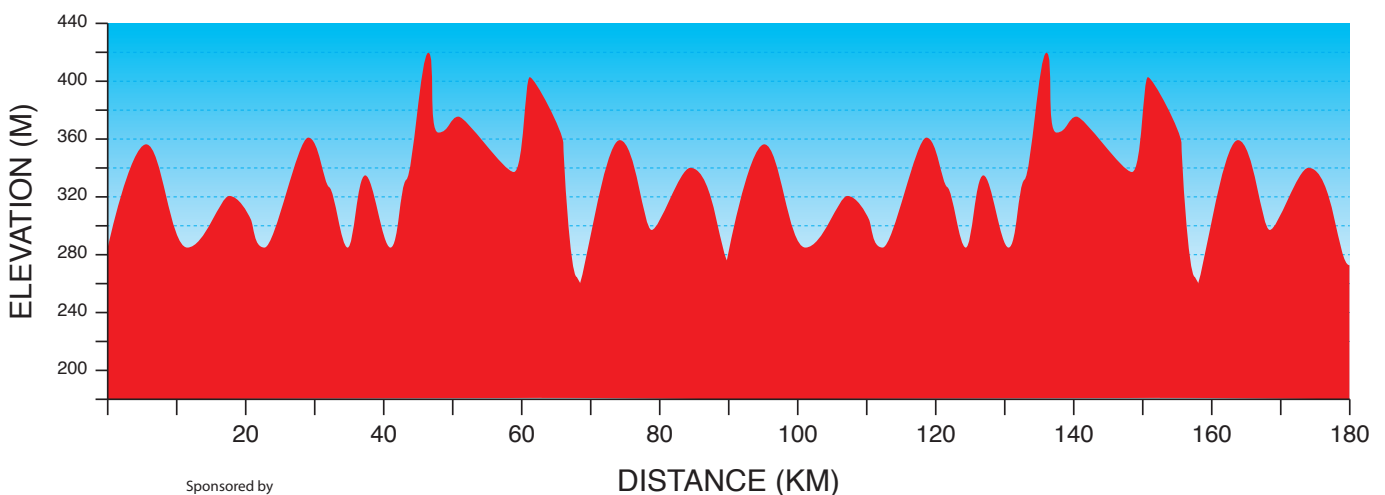

CHALLENGE WANAKA
we are triathlon!

Bike 180km

www.challenge-wanaka.com

Swim

Bike

Run

Race Elevation

Total Elevation Gain - 995m